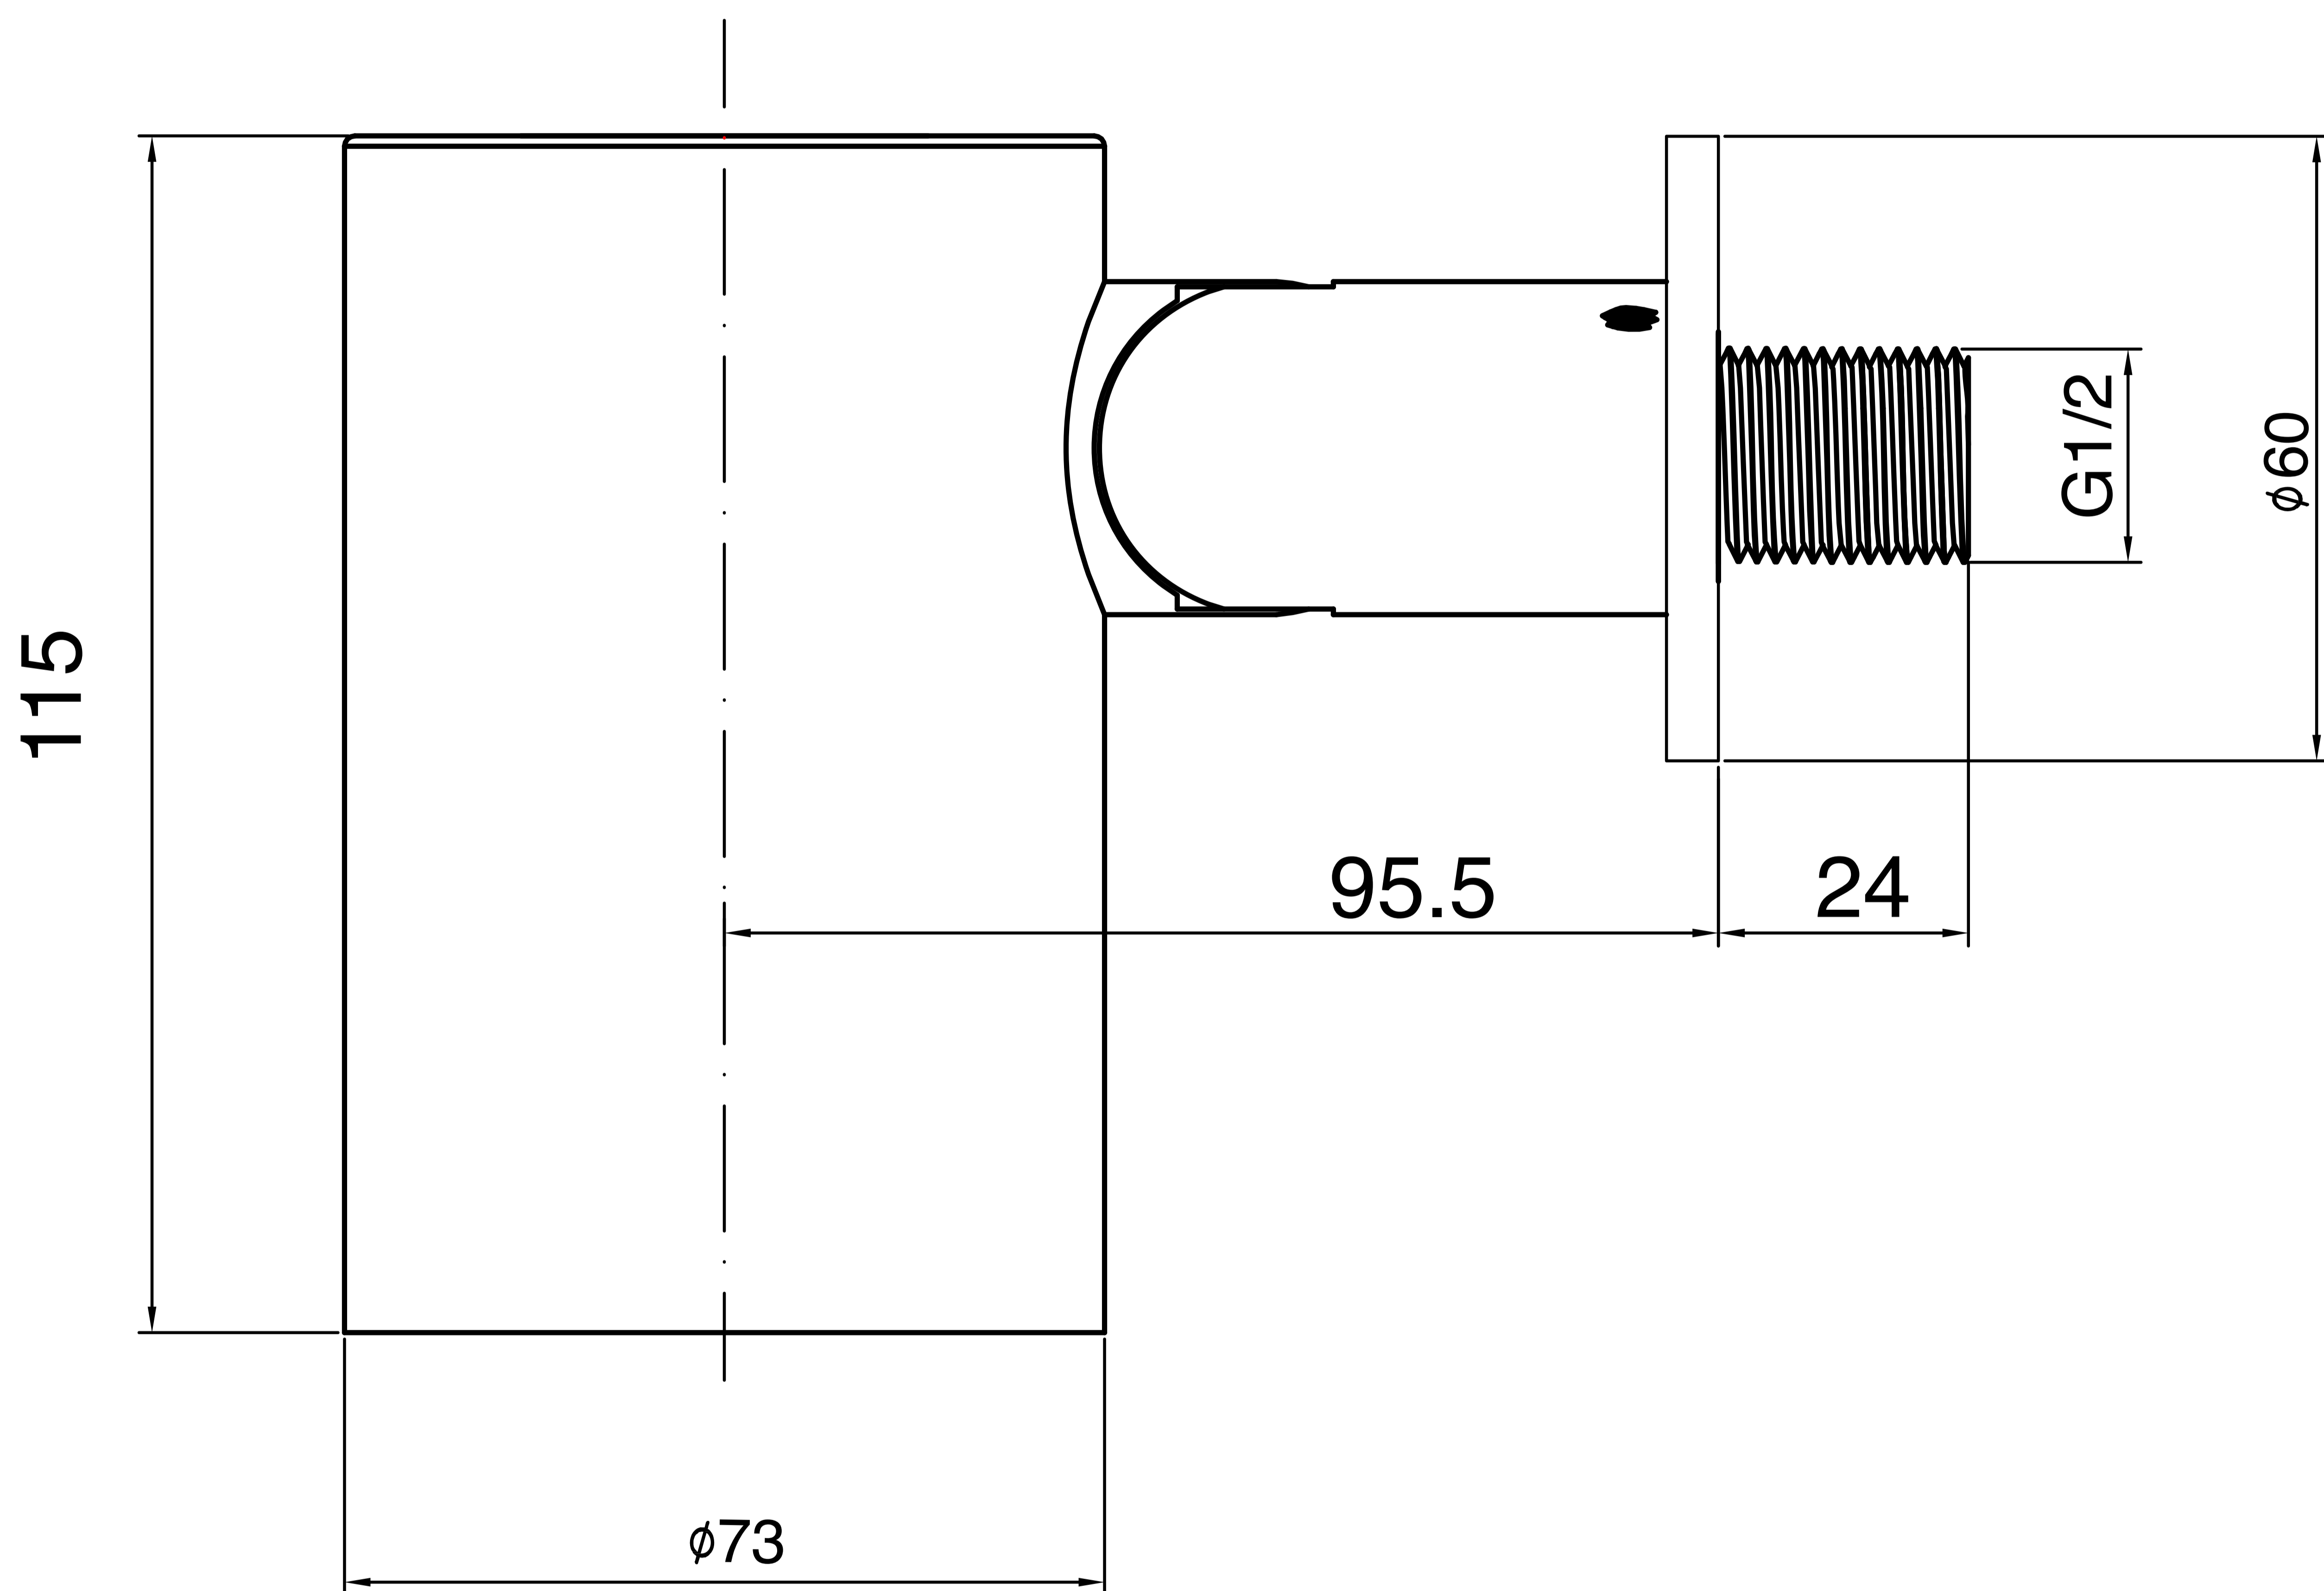

# Shower With Waterfall

Product Code : 4053

## Technical Drawing

All dimension are in **mm**